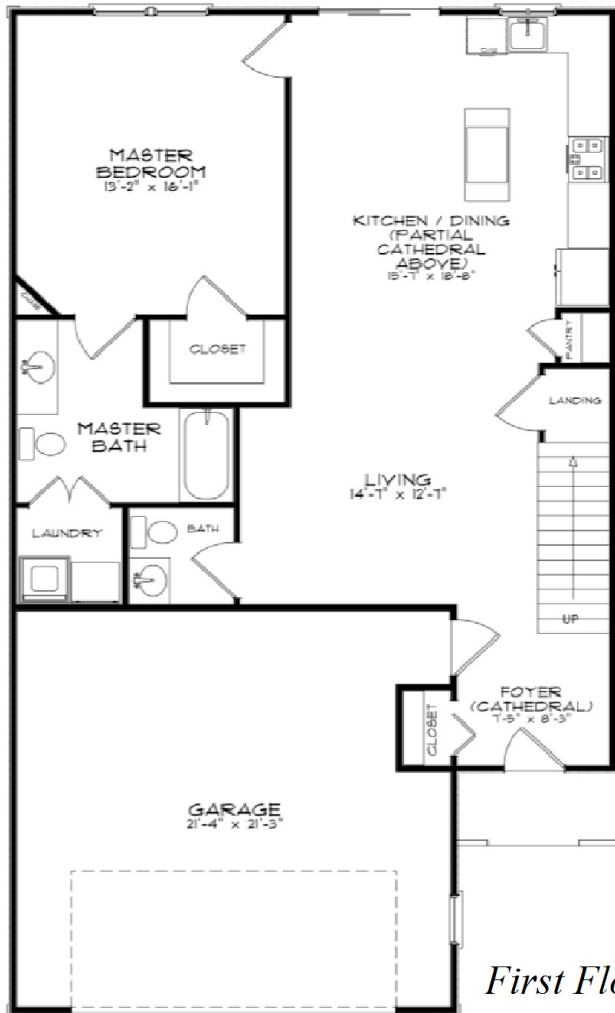

Brierly Pond II

A John Burns Community

Ashton

- Attached Ashton Unit
- First Floor Master Suite
- Two Story Foyer
- Open Loft to Kitchen and Foyer
- Approximately 1,852 sq. ft

First Floor

Second Floor