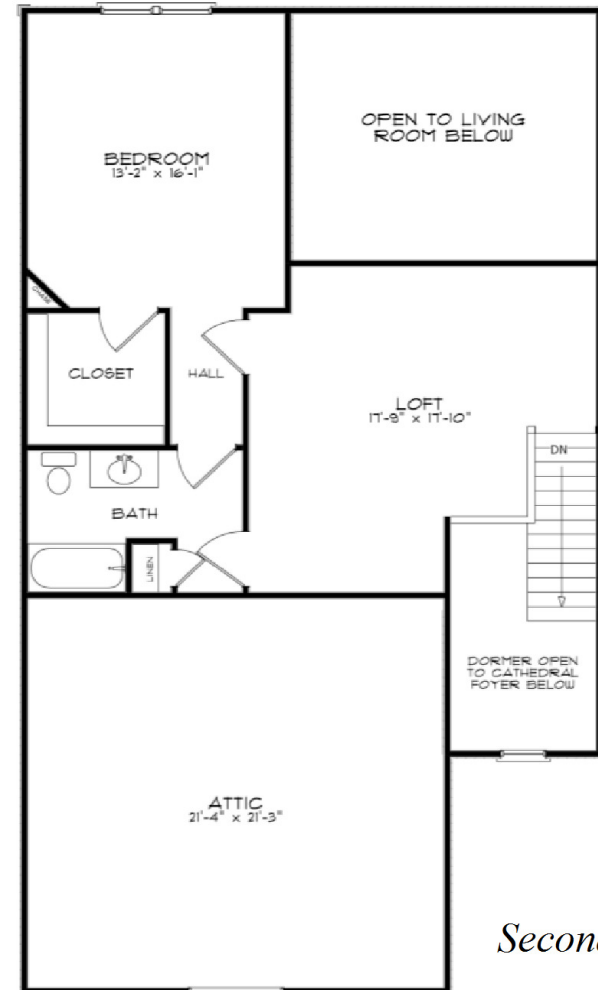

Brierly Pond II

A John Burns Community

Ashton

- Attached Ashton Unit
- First Floor Master Suite
- Two Story Foyer
- Open Loft to Kitchen and Foyer
- Approximately 1,852 sq. ft

First Floor

Second Floor