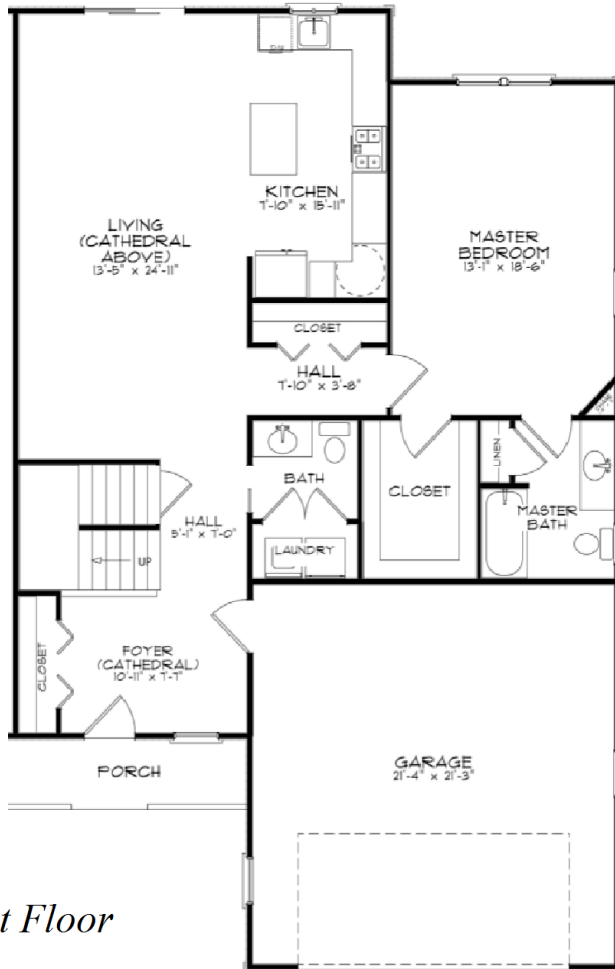

Brierly Pond II

A John Burns Community

- Attached Brierly Unit
- First Floor Master Suite
- Two Story Foyer
- Open Loft to Kitchen and Foyer
- Approximately 2,012 sq. ft

Brierly

First Floor

Second Floor