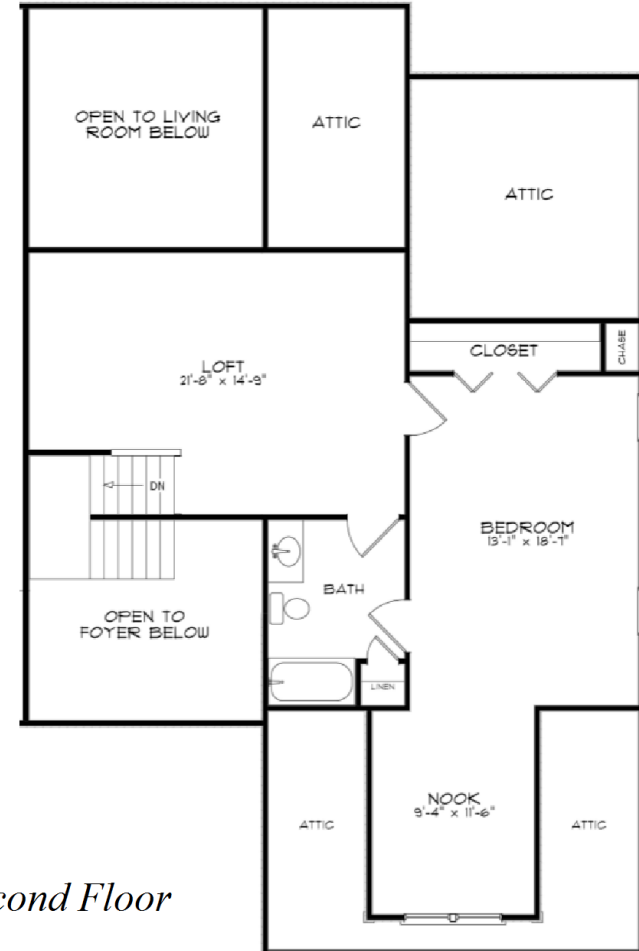

Brierly Pond II

A John Burns Community

- Attached Brierly Unit
- First Floor Master Suite
- Two Story Foyer
- Open Loft to Kitchen and Foyer
- Approximately 2,012 sq. ft

Brierly

First Floor

Second Floor